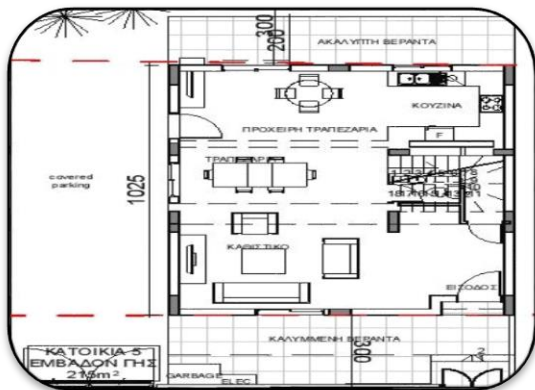

KATO POLEMIDIA , LIMASSOL

€525,000 + VAT

- ★ Property Type: Villa
- ★ Property Style: Detached Villa
- ★ Property Age: Off Plan
- ★ Bedrooms: 4
- ★ Bathrooms: 2

- ★ Floor Space: 200m<sup>2</sup>
- ★ Plot: 254m<sup>2</sup>
- ★ Furnished: Un-Furnished
- ★ Swimming Pool: N/A
- ★ Title Deeds (New Build Process)