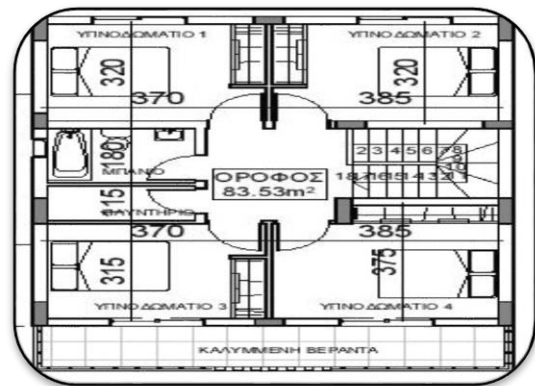

KATO POLEMIDIA , LIMASSOL

€525,000 + VAT

- ★ Property Type: Villa
- ★ Property Style: Detached Villa
- ★ Property Age: Off Plan
- ★ Bedrooms: 4
- ★ Bathrooms: 2

- ★ Floor Space: 200m<sup>2</sup>
- ★ Plot: 254m<sup>2</sup>
- ★ Furnished: Un-Furnished
- ★ Swimming Pool: N/A
- ★ Title Deeds (New Build Process)